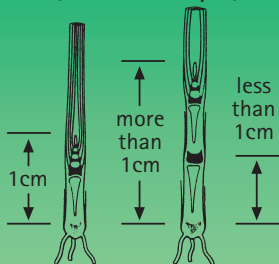

# Ravensdown Cereal Growth Stages Guide

**Growth Stage 30:**  
Tip of developing ear is 1cm or more from above the stem base, but first node is less than 1cm from the stem base

Ear at 1cm (30)  
(main shoots split)

Growth Stages (Zadoks)

11	12	21	22-29	30	31	32	37	39	45	51-59	61-69	71-79	81-89	91-99
One shoot 1st leaf	2nd leaf	Tillering begins	Leaf-sheaths lengthen	Leaf-sheaths strongly erect. Start of stem elongation	First node of stem visible	2nd node visible	Last (flag) leaf just visible	Base (ligule) of last leaf just visible	Booting-ear swollen in boot	Heading-ear emergence	Flowering	Milk development	Dough development	Ripening