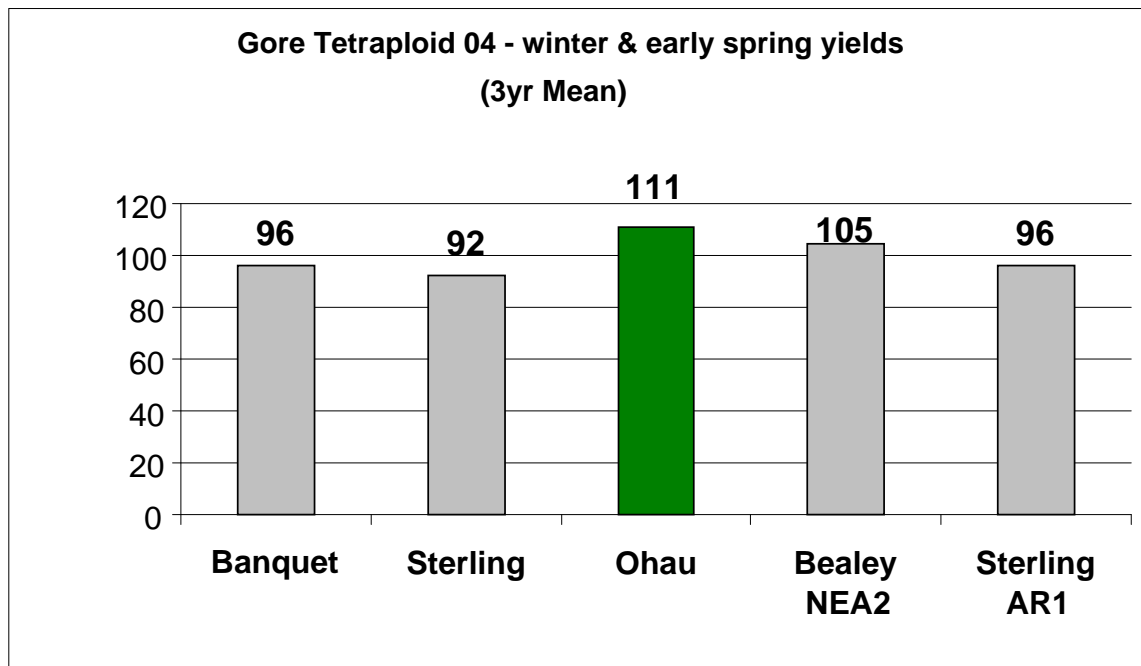

Agrinote

Pastures for Profit.®

Key Features

- ✓ High cool-season growth
- ✓ Very palatable
- ✓ High total production
- ✓ Good winter and early spring growth

Production Data

Agrinote

Pastures for Profit.®

Uses