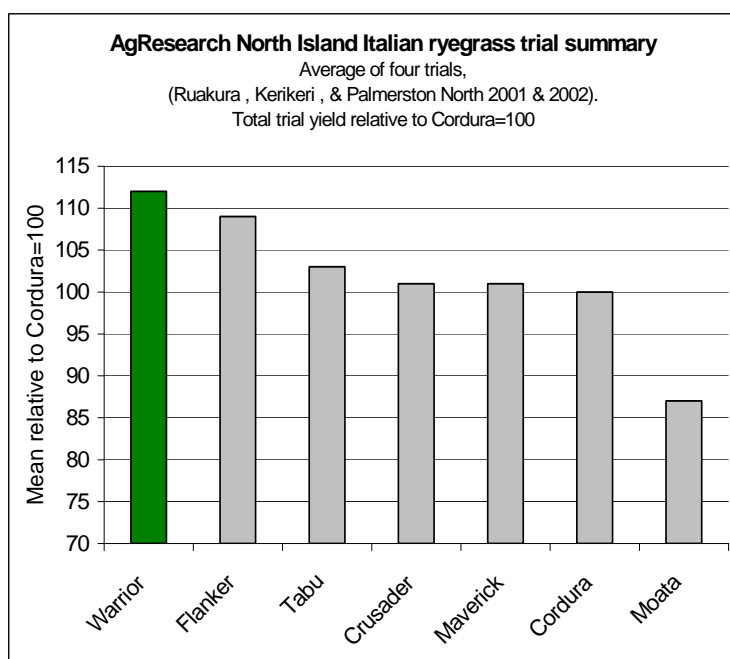

Agrinote

Pastures for Profit.®

Agrinote

Pastures for Profit.®

Table 1: Waikato Italian Ryegrass 2006 - 2007 Trial Summary
Ryegrass Seasonal and Total Relative Yield to Trial Mean

Cultivar	Establishment	Winter	Early Spring	Late Spring	Summer	2nd Autumn	Total Yield
Warrior	99	102	107	101	102	109	103
Tabu	107	96	107	104	100	106	103
Feast II	100	108	101	99	98	99	100
Sonik	94	94	85	97	100	86	93
LSD (5% Level)	24	12	12	3	7	15	2
Trial Mean (kgDM/ha)	1818	3616	4233	5244	5979	3463	24352

Table 2: Northland Italian Ryegrass 2006 - 2007 Trial Summary
Ryegrass Seasonal and Total Relative Yield to Trial Mean

Entry	Establishment	Winter	Early Spring	Late Spring	Summer	Autumn	Total Yield
	Year 1 KgDM/ha		Year 1 KgDM/ha	Year 1 KgDM/ha	Year 1 KgDM/ha	Year 1 KgDM/ha	To Date KgDM/ha
Warrior	99	105	105	101	102	108	104
Tabu	107	101	104	104	100	107	103
Feast II	100	105	101	99	98	98	100
Sonik	94	89	90	97	100	87	93
LSD	24	10	12	3	7	15	3
Mean	1818	6132	1717	5244	5992	1518	26121